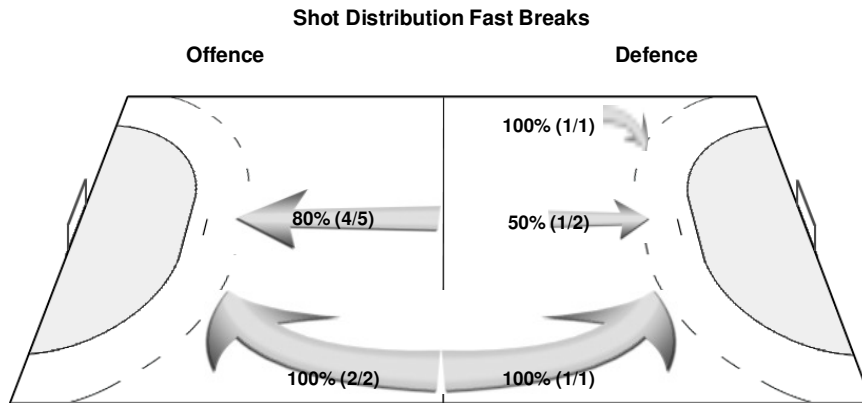

Goalkeepers
Saves / Shots
2/7
3/9
1/8
1/1
2/2
0/3
1/5
2/6

1 HOMBRADOS J.

16 STERBIK A.
2/7
3/9
1/8
1/1
2/2
0/3
1/5
2/6