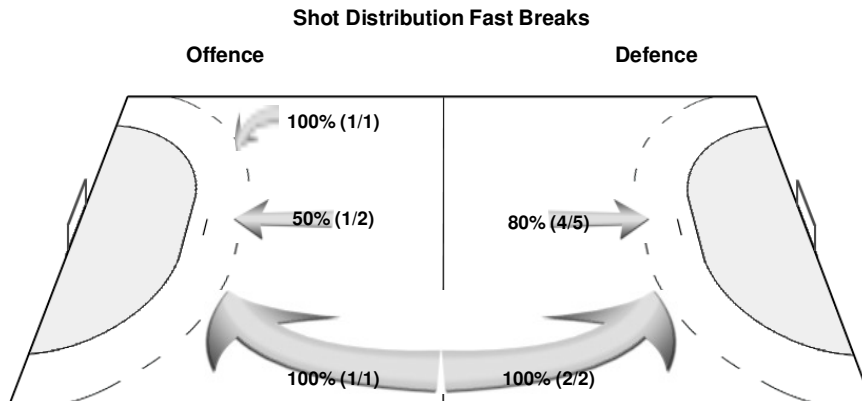

Goalkeepers
Saves / Shots

0/3		2/2
0/5		3/6
4/9	0/2	2/11

1 OMEYER T.

0/3		2/2
0/4		3/6
4/6	0/2	2/9

12 PALICKA A.

16 GENTZEL P.

0/1		
0/3		0/2