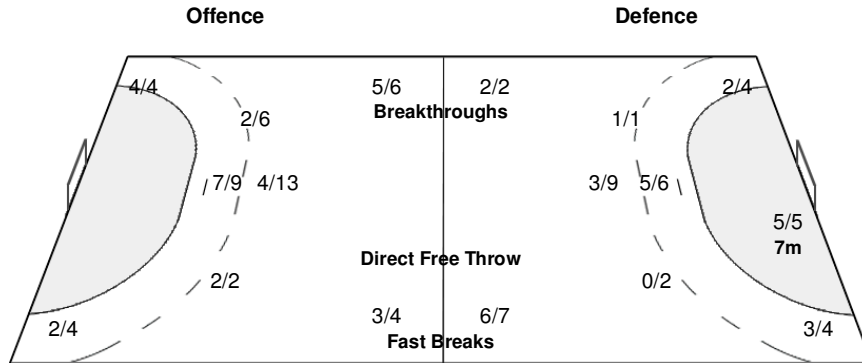

EHF Champions League 09/10

Final Four

Semifinal
Match No: 2

SAT 29 MAY 2010 Start Time: 18:00
Cologne

Spectators: 18.679

Match Team Statistics

THW - THW Kiel

OverView of Shot Distribution

Players Goals / Shots

Team
Goals / Shots

5/7	0/1	3/3
6/9		4/5
7/8	0/2	4/6

2-Missed 2-Post 3-Blocked